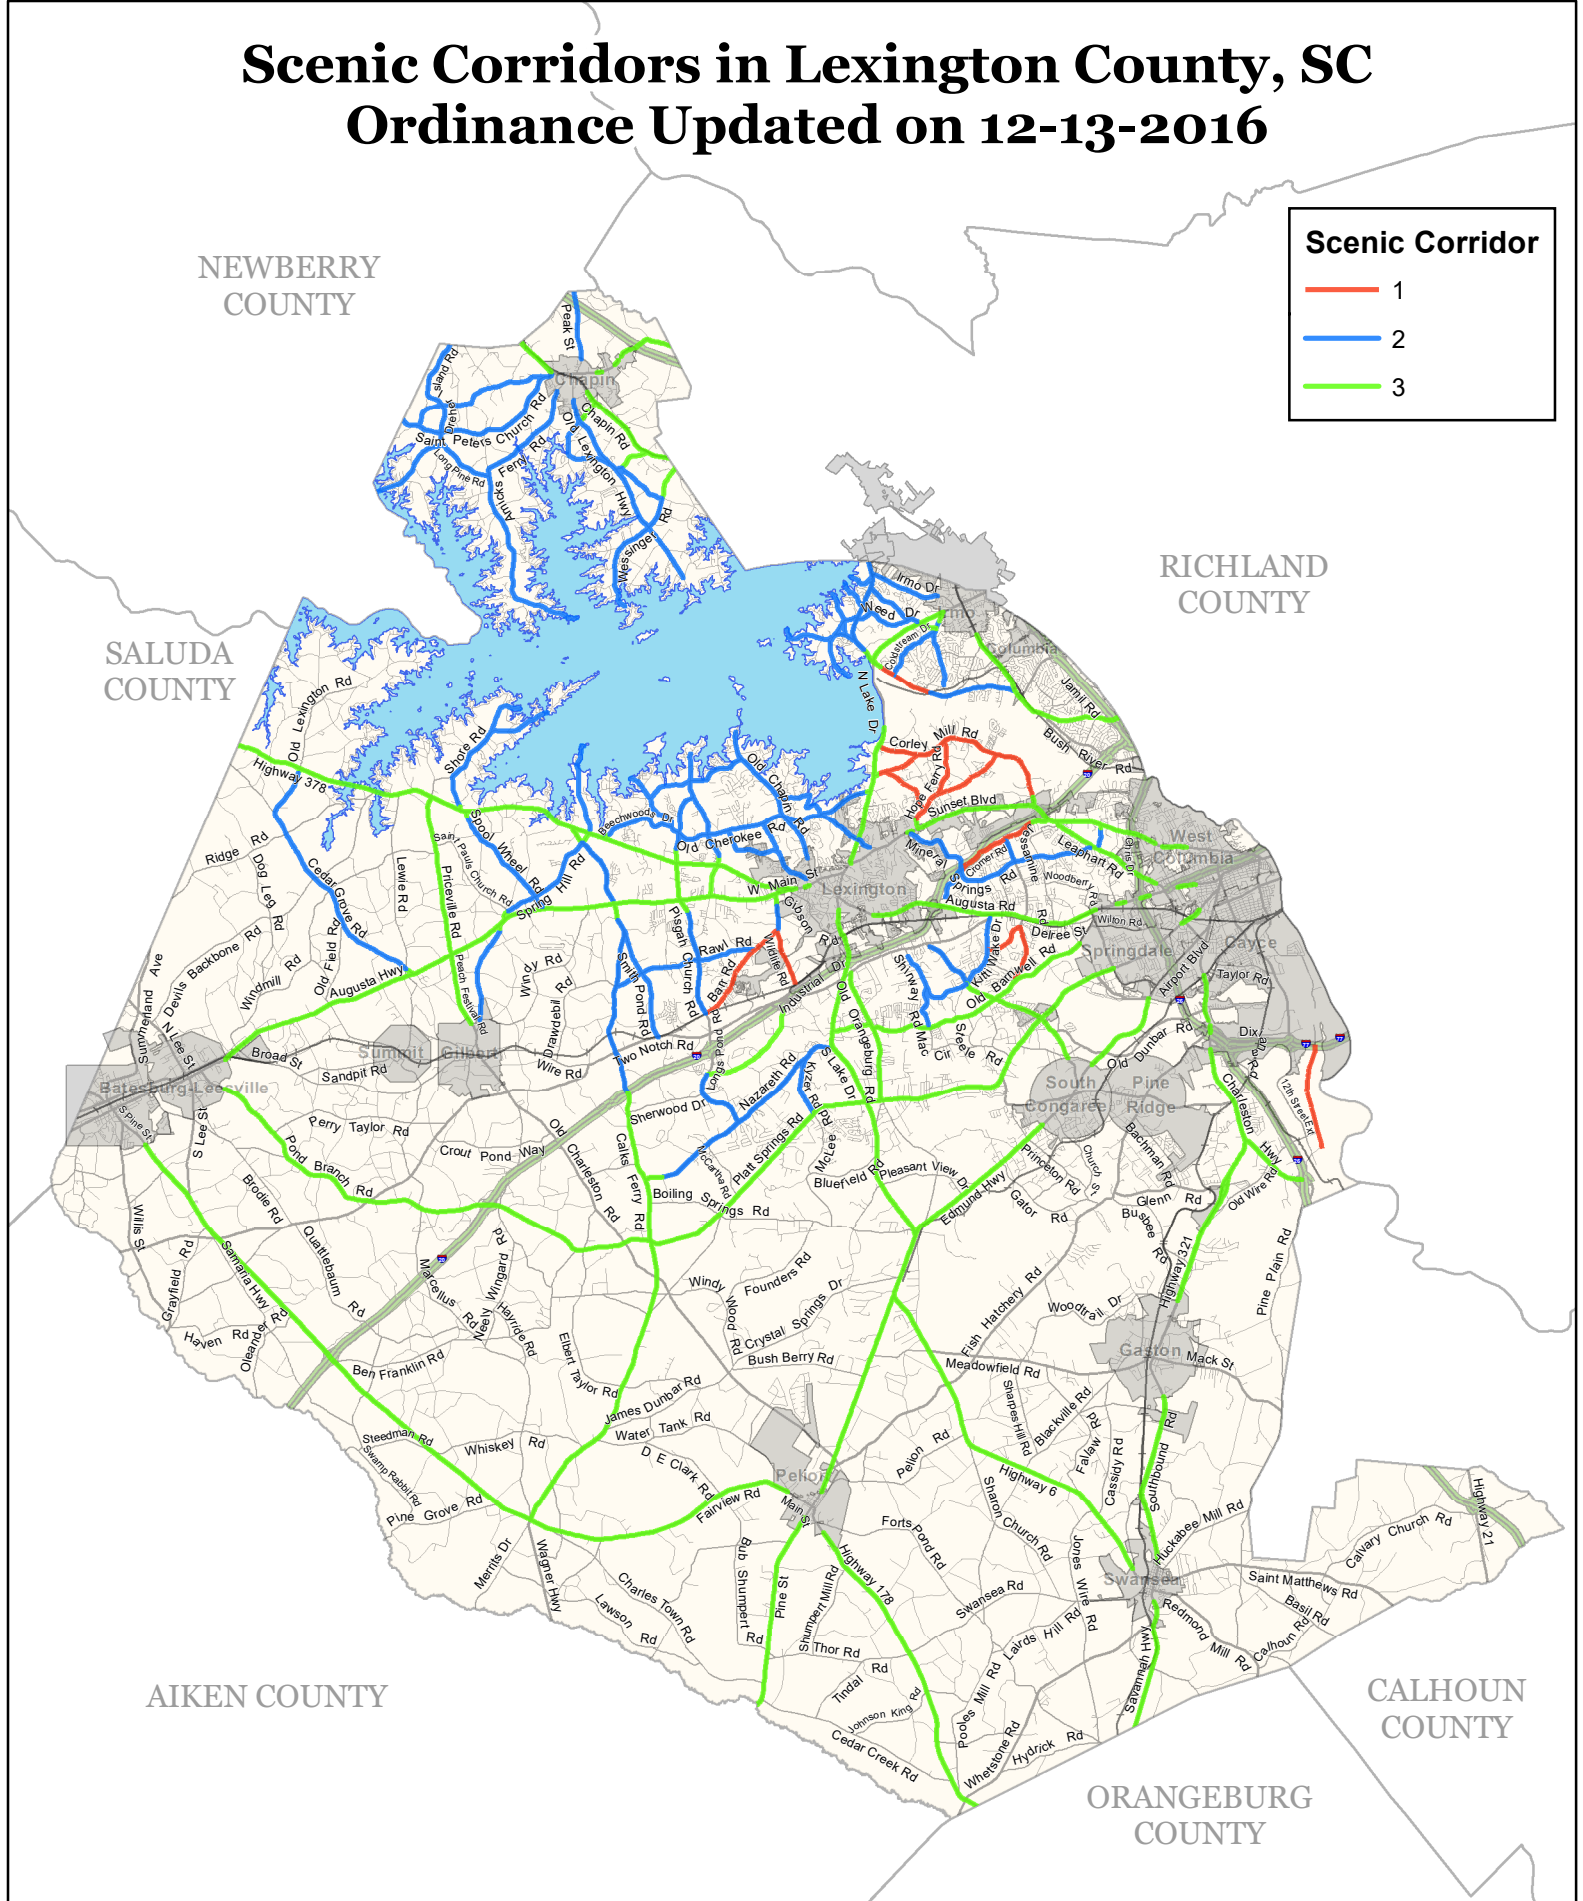

Scenic Corridors in Lexington County, SC

Ordinance Updated on 12-13-2016

NEWBERRY COUNTY

RICHLAND COUNTY

SALUDA COUNTY

Scenic Corridor

- 1
- 2
- 3

AIKEN COUNTY

CALHOUN COUNTY

ORANGEBURG COUNTY

Map Published By: Lexington County
Department of Planning and GIS

View Maps Online: www.lex-co.sc.gov
Link to GIS and Mapping

Lexington County shall assume no liability for any errors, omissions, or inaccuracies in the information provided regardless of how caused, or any decision made or not taken by any person in reliance upon any information or data furnished hereunder. For a complete copy of the Lexington County data disclaimer please visit our webpage at www.lex-co.sc.gov.